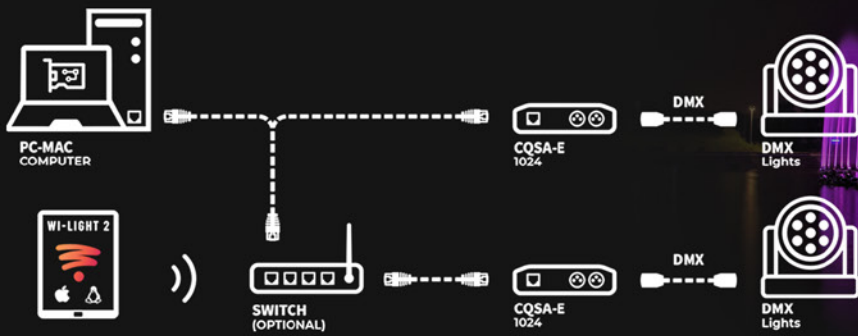

Remotely control the new CQSA-E 1024 device in Stand Alone and without computer via an local network access point.

Possibility to remotely trigger (start/stop) scenes, select zones, change the RGBW colours of your LED lightings, adjust dimmer and speed, blackout, full light, pause, and take control of individual channels.

Free application available on Google Play for Android and app-store for iOS.

Wi-Light 2 is an advanced and easy Wi-Fi remote control for your mobile allowing you to instantly take control of your lights, play scenes saved in Chromateq devices and play a show from the Chromateq software.

Main Features:

- Mobile and Tablet compatible
- Wi-Fi network and IP address management
- Automatic connection to CQSA-E devices (DHCP and Fix IP)
- Unlimited number of connected CQSA-E
- Play Scene
- Customize buttons and zones
- Take control of the RGBW colour instantly of your LED lights
- Manage Highlight, Black-out, Next, Pause, Dimmer and Speed per zone
- Adjust channels manually and individually on 4 DMX universes
- Remotely control the CQSA-E without a computer (Stand Alone)
- Update the time and date of the Chromateq CQSA-E
- Hardware selection by IP address and serial numbers

New Features:

- Dark appearance
- 5 zone management
- Play up to 5 scenes at a time (1 scene per Zone)
- Quick access and fast connection
- Immediate control of your lights when start the app
- Merge all scene buttons and zones in a single page
- Buttons display in a grid or list
- General channel levels Cut-off
- New page to control the Audio Timeline of Pro DMX & Pixxem
- Manual and Automatic IP address and network setting