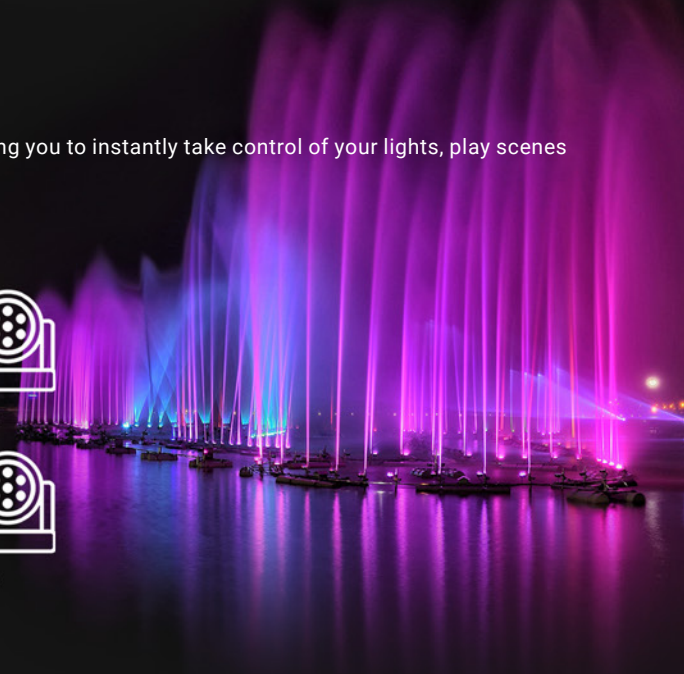

WI-LIGHT 2

Mobile WIFI Remote

Wi-Light is an advanced and easy WIFI remote control APP to instantly take control of your lights with a WIFI access point.

Access to the live commands of the Chromateq software on a smartphone or tablet device. Trigger and command all the Live Board controls of the LED Player and Pro DMX software via a local WIFI connection.

Remotely control the new CQSA-E 1024 device in Stand Alone and without computer via an local network access point.

Possibility to remotely trigger (start/stop) scenes, select zones, change the RGBW colours of your LED lightings, adjust dimmer and speed, blackout, full light, pause, and take control of individual channels.

Free application available on Google Play for Android and app-store for iOS.

Wi-Light 2 is an advanced and easy Wi-Fi remote control for your mobile allowing you to instantly take control of your lights, play scenes saved in Chromateq devices and play a show from the Chromateq software.

New Features:

- Dark appearance
- 5 zone management
- Play up to 5 scenes at a time (1 scene per Zone)
- Quick access and fast connection
- Immediate control of your lights when start the app
- Merge all scene buttons and zones in a single page
- Buttons display in a grid or list
- General channel levels Cut-off
- New page to control the Audio Timeline of Pro DMX & Pixxem
- Manual and Automatic IP address and network setting