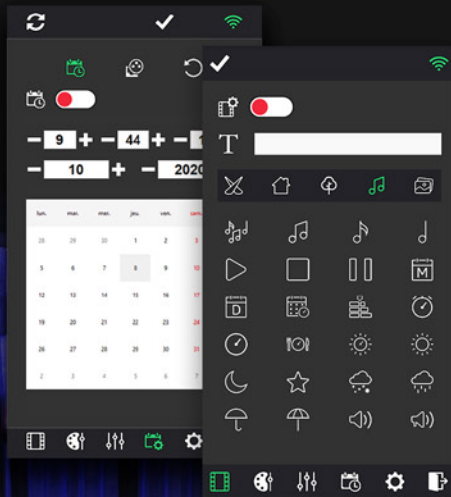

Remotely control the new CQSA-E 1024 device in Stand Alone and without computer via an local network access point.

Possibility to remotely trigger (start/stop) scenes, select zones, change the RGBW colours of your LED lightings, adjust dimmer and speed, blackout, full light, pause, and take control of individual channels.

Free application available on Google Play for Android and app-store for iOS.

Wi-Light 2 is an advanced and easy Wi-Fi remote control for your mobile allowing you to instantly take control of your lights, play scenes saved in Chromateq devices and play a show from the Chromateq software.

Main Features:

- Mobile and Tablet compatible
- Wi-Fi network and IP address management
- Automatic connection to CQSA-E devices (DHCP and Fix IP)
- Unlimited number of connected CQSA-E
- Play Scene
- Customize buttons and zones
- Take control of the RGBW colour instantly of your LED lights
- Manage Highlight, Black-out, Next, Pause, Dimmer and Speed per zone
- Adjust channels manually and individually on 4 DMX universes
- Remotely control the CQSA-E without a computer (Stand Alone)
- Update the time and date of the Chromateq CQSA-E
- Hardware selection by IP address and serial numbers

New Features:

- Dark appearance
- 5 zone management
- Play up to 5 scenes at a time (1 scene per Zone)
- Quick access and fast connection
- Immediate control of your lights when start the app
- Merge all scene buttons and zones in a single page
- Buttons display in a grid or list
- General channel levels Cut-off
- New page to control the Audio Timeline of Pro DMX & Pixxem
- Manual and Automatic IP address and network setting