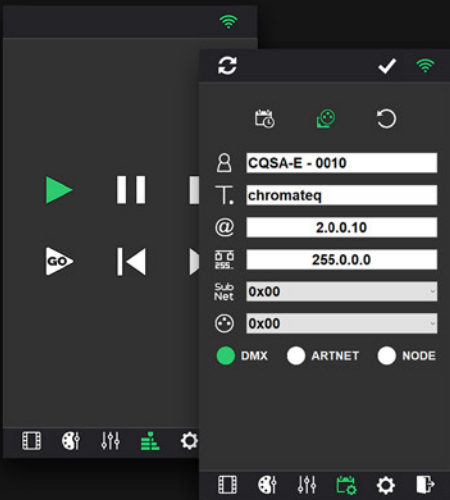

WI-LIGHT 2

Mobile WIFI Remote

Wi-Light is an advanced and easy WIFI remote control APP to instantly take control of your lights with a WIFI access point.

Access to the live commands of the Chromateq software on a smartphone or tablet device. Trigger and command all the Live Board controls of the LED Player and Pro DMX software via a local WIFI connection.

Remotely control the new CQSA-E 1024 device in Stand Alone and without computer via an local network access point.

Possibility to remotely trigger (start/stop) scenes, select zones, change the RGBW colours of your LED lightings, adjust dimmer and speed, blackout, full light, pause, and take control of individual channels.

Free application available on Google Play for Android and app-store for iOS.

Wi-Light 2 is an advanced and easy Wi-Fi remote control for your mobile allowing you to instantly take control of your lights, play scenes saved in Chromateq devices and play a show from the Chromateq software.

New Features:

- Dark appearance
- 5 zone management
- Play up to 5 scenes at a time (1 scene per Zone)
- Quick access and fast connection
- Immediate control of your lights when start the app
- Merge all scene buttons and zones in a single page
- Buttons display in a grid or list
- General channel levels Cut-off
- New page to control the Audio Timeline of Pro DMX & Pixxem
- Manual and Automatic IP address and network setting