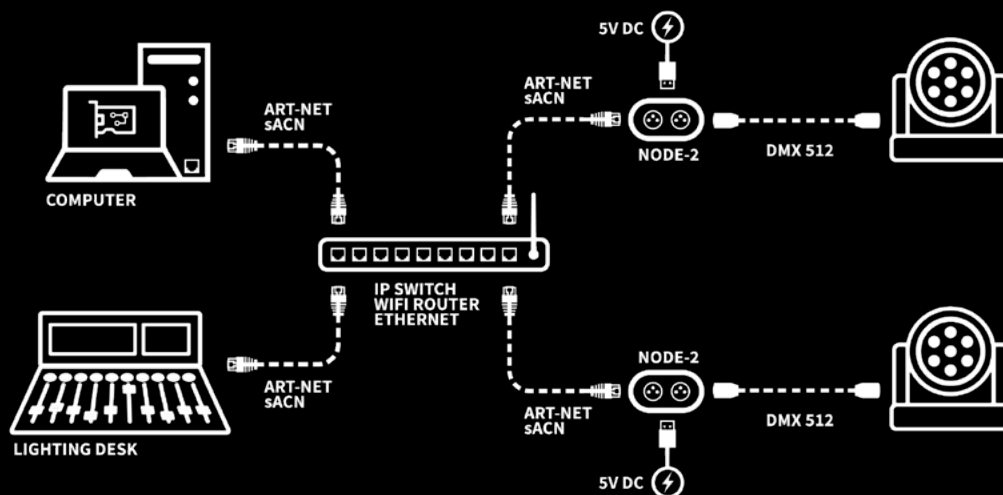

Compatible with any data source such as Art-Net or sACN from both a computer and a DMX console in broadcast, unicast or multicast and Fix IP or DHCP.

USB Signal LED operating states :

- G off + Y off Interface not powered
- G on + Y off.....Interface powered, no scene is playing
- G fast blink + Y off USB communication running with the software
- G on + Y fast blink Ethernet signal communication running
- G slow blink + Y off Stand Alone mode and playing a scene from memory
- G on + Y slow blink x 1..... NODE Mode converter Art-Net to DMX
- G on + Y slow blink x 2..... NODE Mode converter sACN to DMX
- G + Y fast blink In bootloader mode, waiting to load a new firmware

CHROMATEQ

HARDWARE Features

DMX output	1024 (2x512)
Ethernet (10 Mb/s)	Yes (LAN, compatible with Wifi router)
Supported Input Data	Art-Net, sACN, 2 Universes (2x512)
Inputs	USB-C, RJ45 Ethernet
Supported Network and IP Modes	UDP, Broadcast, Unicast, Fix IP, DHCP
Button	NODE mode selection (hold 5s)
IP Rating	IP22
International Warranty	3 Years
Power	5V. DC, 0.25A input by USB-C, 1.5W
Dimensions (mm / in)	H: 90 (3.54), W: 80 (3.15), D: 45 (1.77)
Weight / Operating Temperature / Certification	0.19 Kg (0.42 lb) / -40 to +85 C° / CE, RoHS
Wi-Light 2 APP Configuration	Yes (LAN), for IP configuration

CONFIGURATION OPTIONS

DHCP / Fix IP	Yes, configuration with the DeviceTool & the Wi-Light 2 App
IP	Yes
Subnet Mask	Yes
Modes	Art-Net, sACN
Name	Yes
Short name, Long name	Yes
Subnet, Universe	Yes

Mobile minimum configuration :