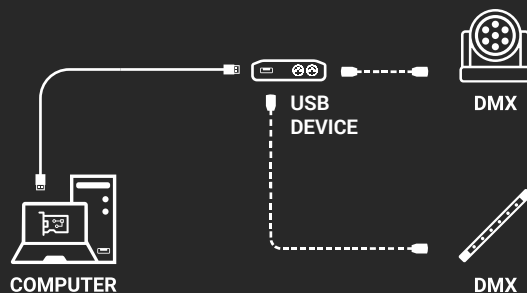

LP 128 ECO

USB to DMX interface

Compatible with the LED Player and Pro DMX software, Chromateq's most economical USB to DMX controller, this entry-level USB to DMX controller is ideal for DJs, modest budgets, small projects, testing and troubleshooting, or as a promotional package and for the novice lighting programmer.

10th
YEAR
ANNIVERSARY

↓
FREE

DESIGNED & DEVELOPED
IN FRANCE

1
YEAR
WARRANTY

 **CHROMATEQ**

HARDWARE Options

DMX Output	128 Out channels PC and 128 Out Stand Alone
Zone	1 Zone, play 1 scene/sequence at time in Stand Alone
Memory	Internal memory (40 KB, 300 to 10 DMX step capacity)
Triggers (Stand Alone)	16-bit and fine channel management Cross Fade time between scenes Default start scene when power up
Power	5V DC (USB) - 0.1A, 0.2W, High Voltage Protection
Dimension	H : 40mm(1.57in) / W : 31mm(1.22in) / D : 75mm (2.96in)
Housing	Strong Aluminum
I/O Connectors	Mini USB 2.0, 3 pin XLR (XLR5 optional)
Operating Temperature	-40 to +85 C°
IP Rating	IP40
Certifications	CE, LVD, RoHS
International Warranty	1 year

SOFTWARE Options

LED Player	128 DMX Outputs
Pro DMX	128 DMX Outputs
Studio DMX	3D viewer in real time (Full mode)
Wi-Light 2 APP	Mobile software control (Android, iOS)
System Compatibility	Windows, iOS, Linux
Technical support	Worldwide, English, French, Chinese