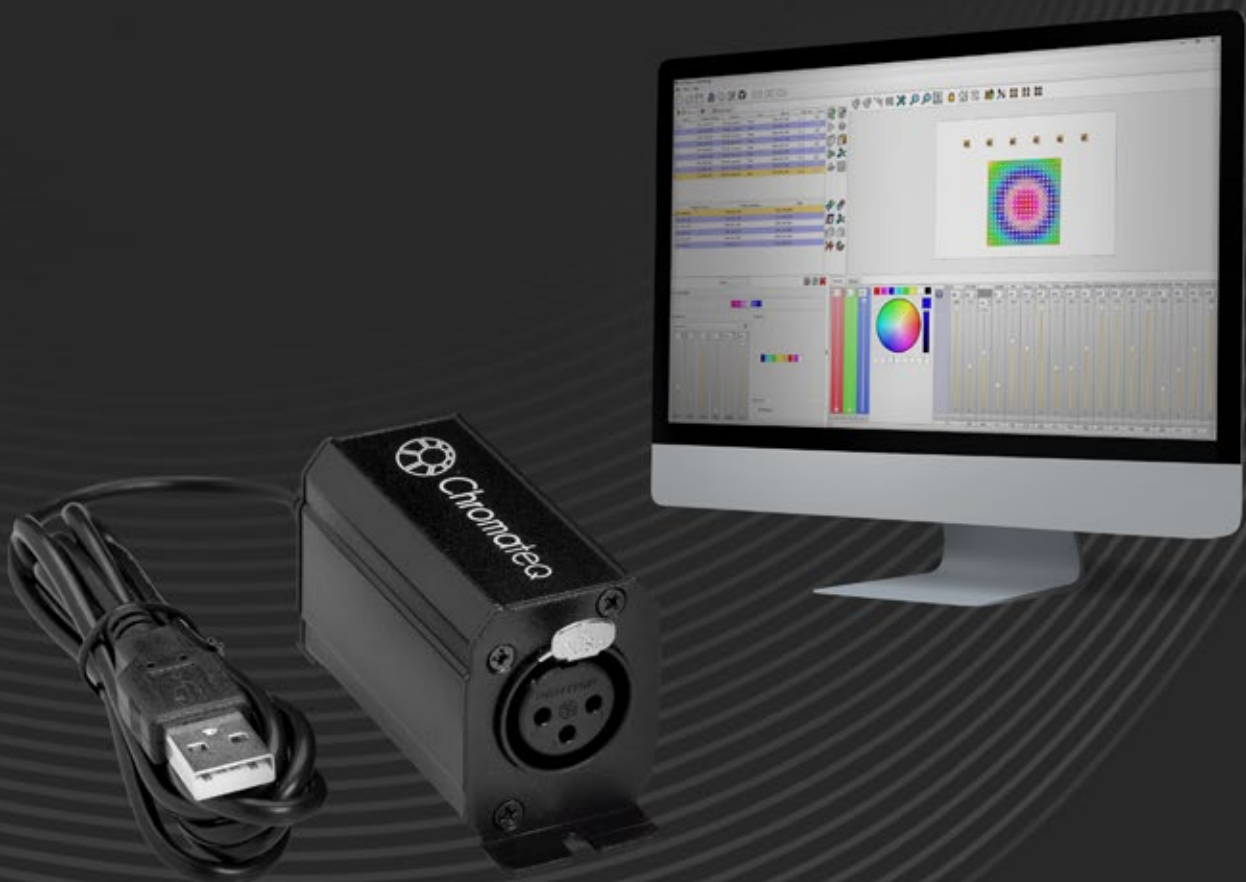

LP 128 ECO

USB to DMX interface

Compatible with the LED Player and Pro DMX software, Chromateq's most economical USB to DMX controller, this entry-level USB to DMX controller is ideal for DJs, modest budgets, small projects, testing and troubleshooting, or as a promotional package and for the novice lighting programmer.

10th
YEAR
ANNIVERSARY

↓
FREE

DESIGNED & DEVELOPED
IN FRANCE

1
YEAR
WARRANTY

 **CHROMATEQ**

HARDWARE Options

DMX Output	128 Out channels PC and 128 Out Stand Alone
Zone	1 Zone, play 1 scene/sequence at time in Stand Alone
Memory	Internal memory (40 KB, 300 to 10 DMX step capacity)
Triggers (Stand Alone)	16-bit and fine channel management Cross Fade time between scenes Default start scene when power up
Power	5V DC (USB) - 0.1A, 0.2W, High Voltage Protection
Dimension	H : 40mm(1.57in) / W : 31mm(1.22in) / D : 75mm (2.96in)
Housing	Strong Aluminum
I/O Connectors	Mini USB 2.0, 3 pin XLR (XLR5 optional)
Operating Temperature	-40 to +85 C°
IP Rating	IP40
Certifications	CE, LVD, RoHS
International Warranty	1 year

SOFTWARE Options

LED Player	128 DMX Outputs
Pro DMX	128 DMX Outputs
Studio DMX	3D viewer in real time (Full mode)
Wi-Light 2 APP	Mobile software control (Android, iOS)
System Compatibility	Windows, iOS, Linux
Technical support	Worldwide, English, French, Chinese