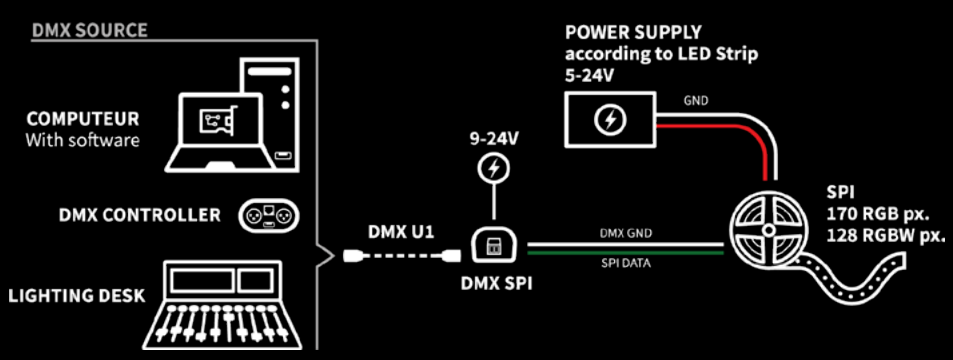

# DMX SPI

## Converts DMX to SPI

### ESSENTIAL DMX-TO-SPI PIXEL DRIVER

The DMX SPI is a compact and reliable DMX-to-SPI converter designed for effortless integration into any LED installation. It transforms standard DMX512 signals into SPI pixel data with precision, driving up to 170 RGB or 128 RGBW pixels just like a traditional LED driver. Its small footprint, broad SPI compatibility, and professional-grade performance make it the ideal choice for LED strips, and creative lighting projects.

## HARDWARE Features

DMX Input	512 channels
SPI Out (Data + Clock)	3072 channels, 170 RGB at 25-30 fps
DMX to SPI converter (LED Driver)	512 channels, 170 RGB or 128 RGBW pixels
Options	Pixel Grouping, Start DMX address, Pixel repeating
Input	USB-C (5V. DC, 0.3A)
Upgradable on site	Yes (FULL + 512 Ch.)
Configuration	Devicetool + Software
Max DMX outputs (USB)	x1 USB interfaces connected
Power	DC In USB-C 5V DC + 9-24V DC; 0,3 A Input on Terminal Block
Dimensions (mm / in)	H : 103 (4.06 in ) / W : 50mm(1.96in) / D : 37,5mm (1.47in)
Weight	0.1 Kg (0.22 lb)
Housing	Extruded Aluminum
I/O Connectors	USB-C 2.0, 6 pin T. BLock
Operating Temperature	-40 to +85 C°
IP Rating	IP40
Certifications	CE, LVD, RoHS
International Warranty	1 year