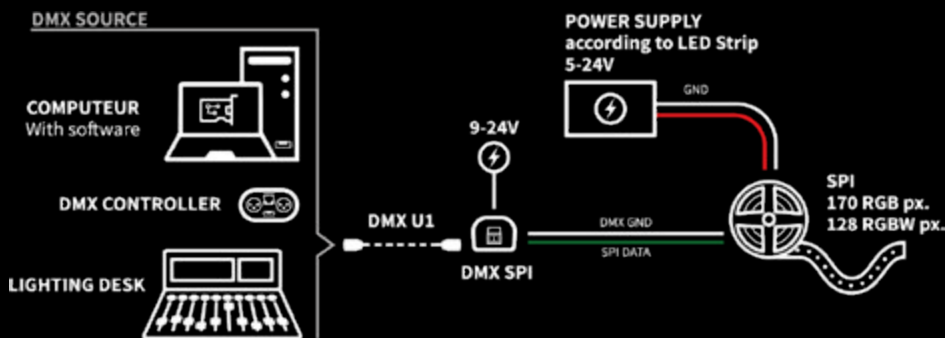

DMX SPI

Converts DMX to SPI

ESSENTIAL DMX-TO-SPI PIXEL DRIVER

The DMX SPI is a compact and reliable DMX-to-SPI converter designed for effortless integration into any LED installation. It transforms standard DMX512 signals into SPI pixel data with precision, driving up to 170 RGB or 128 RGBW pixels just like a traditional LED driver. Its small footprint, broad SPI compatibility, and professional-grade performance make it the ideal choice for LED strips, and creative lighting projects.

HARDWARE Features

DMX Input	512 channels
SPI Out (Data + Clock)	3072 channels, 170 RGB at 25-30 fps
DMX to SPI converter (LED Driver)	512 channels, 170 RGB or 128 RGBW pixels
Options	Pixel Grouping, Start DMX address, Pixel repeating
Input	USB-C (5V. DC, 0.3A)
Upgradable on site	Yes (FULL + 512 Ch.)
Configuration	Devicetool + Software
Max DMX outputs (USB)	x1 USB interfaces connected
Power	DC In USB-C 5V DC + 9-24V DC; 0,3 A Input on Terminal Block
Dimensions (mm / in)	H : 103 (4.06 in) / W : 50mm(1.96in) / D : 37,5mm (1.47in)
Weight	0.1 Kg (0.22 lb)
Housing	Extruded Aluminum
I/O Connectors	USB-C 2.0, 6 pin T. BLock
Operating Temperature	-40 to +85 C°
IP Rating	IP40
Certifications	CE, LVD, RoHS
International Warranty	1 year